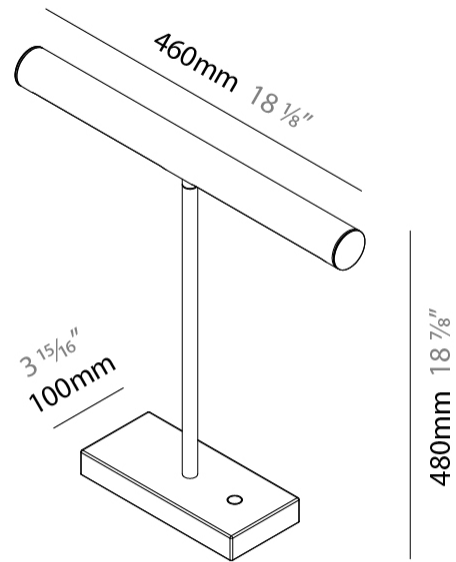

PROJECT	
TYPE	
SPECIFIER	
QUANTITY	
DATE	

ELLE PORTABLE

D204004-

base number   Finish
Options

1. To build a product code in our configurator select the specify button on the base model # product page
2. To build a manual product code on this datasheet choose from the options listed below in blue font and add the suffix to the base model #

GENERAL

Series: Elle
Brand: Zaneen
Division: Design
Mounting Type: Portable
Mounting Location: Table
Subcategory: Task

PHYSICAL

Shape: Cylinder
Length (mm): 460
Length (in): 18 1/8
Width (mm): 100
Width (in): 3 15/16
Height (mm): 480
Height (in): 18 7/8
Light Distribution: Direct
Diffuser: Acrylic Bi-Satin
Fixture Finish: MBK / MWH / MCB
Fixture Material: Aluminum

ELECTRICAL

Lamp Type: LED
Input Wattage (W): 6
Dimming: Touch Dimming
Driver Included: Yes
Driver Location: Inline Transformer Plug
Driver Class: Class 2
Input Voltage (V): 120 - 277
Output Voltage (V): 24

LED

Color Temperature (°K): 3000
CRI: >90 CRI
Lamp Life (hrs): 50000

OPTICAL

RATINGS AND CERTIFICATIONS

Certified By: Certified for North American Standards
IP rating: IP20