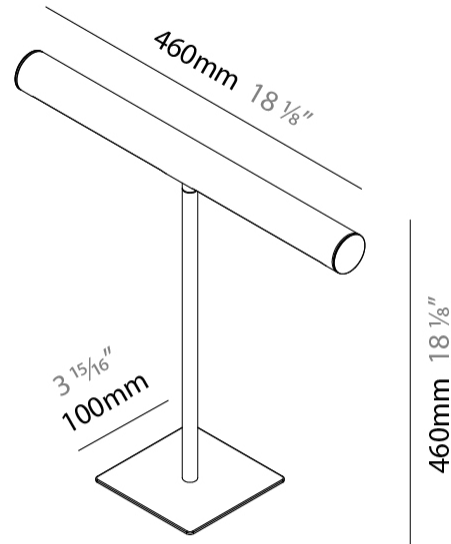

ELLE PORTABLE

D204005-

base number Finish
Options

PROJECT
TYPE
SPECIFIER
QUANTITY
DATE

1. To build a product code in our configurator select the specify button on the base model # product page
2. To build a manual product code on this datasheet choose from the options listed below in blue font and add the suffix to the base model #

GENERAL

Series: Elle
Brand: Zaneen
Division: Design
Mounting Type: Portable
Mounting Location: Table
Subcategory: Task

PHYSICAL

Shape: Cylinder
Length (mm): 460
Length (in): 18 1/8
Width (mm): 100
Width (in): 3 15/16
Height (mm): 460
Height (in): 18 1/8
Light Distribution: Direct
Diffuser: Acrylic Bi-Satin
Fixture Finish: MBK / MWH / MCB
Fixture Material: Aluminum

ELECTRICAL

Lamp Type: LED
Input Wattage (W): 6
Dimming: Touch Dimming
Driver Included: Yes
Driver Location: Inline Transformer Plug
Driver Class: Class 2
Input Voltage (V): 120 - 277
Output Voltage (V): 24

LED

Color Temperature (°K): 3000
CRI: >90 CRI
Lamp Life (hrs): 50000

OPTICAL

RATINGS AND CERTIFICATIONS

Certified By: Certified for North American Standards
IP rating: IP20