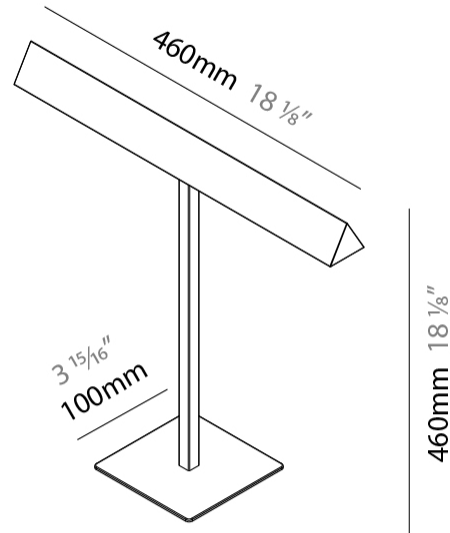

PROJECT	_____
TYPE	_____
SPECIFIER	_____
QUANTITY	_____
DATE	_____

ELLE PORTABLE

D204001-

base number   Finish
Options

1. To build a product code in our configurator select the specify button on the base model # product page
2. To build a manual product code on this datasheet choose from the options listed below in blue font and add the suffix to the base model #

GENERAL

Series: Elle _____
Brand: Zaneen _____
Division: Design _____
Mounting Type: Portable _____
Mounting Location: Table _____
Subcategory: Task _____

PHYSICAL

Shape: Abstract _____
Length (mm): 460 _____
Length (in): 18 1/8 _____
Width (mm): 100 _____
Width (in): 3 15/16 _____
Height (mm): 460 _____
Height (in): 18 1/8 _____
Light Distribution: Direct _____
Diffuser: Acrylic Bi-Satin _____
Fixture Finish: MBK / MWH / MCB _____
Fixture Material: Aluminum _____

ELECTRICAL

Lamp Type: LED _____
Input Wattage (W): 6 _____
Dimming: Touch Dimming _____
Driver Included: Yes _____
Driver Location: Inline Transformer Plug _____
Driver Class: Class 2 _____
Input Voltage (V): 120 - 277 _____
Output Voltage (V): 24 _____

LED

Color Temperature (°K): 3000 _____
CRI: >90 CRI _____
Lamp Life (hrs): 50000 _____

OPTICAL

RATINGS AND CERTIFICATIONS

Certified By: Certified for North American Standards _____
IP rating: IP20 _____