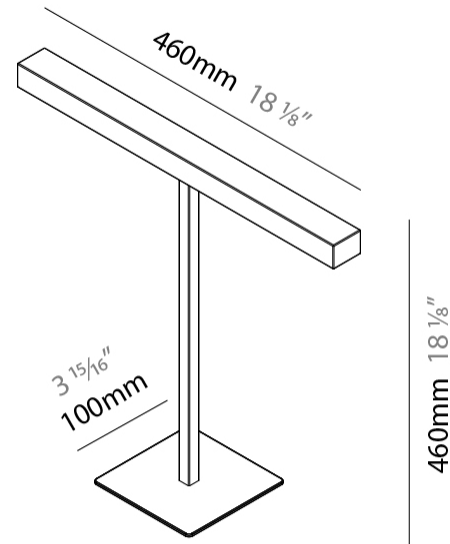

PROJECT	_____
TYPE	_____
SPECIFIER	_____
QUANTITY	_____
DATE	_____

ELLE PORTABLE

D204003-

base number   Finish
Options

1. To build a product code in our configurator select the specify button on the base model # product page
2. To build a manual product code on this datasheet choose from the options listed below in blue font and add the suffix to the base model #

GENERAL

Series: Elle _____
Brand: Zaneen _____
Division: Design _____
Mounting Type: Portable _____
Mounting Location: Table _____
Subcategory: Task _____

PHYSICAL

Shape: Square _____
Length (mm): 460 _____
Length (in): 18 1/8 _____
Width (mm): 100 _____
Width (in): 3 15/16 _____
Height (mm): 460 _____
Height (in): 18 1/8 _____
Light Distribution: Direct _____
Diffuser: Acrylic Bi-Satin _____
Fixture Finish: MBK / MWH / MCB _____
Fixture Material: Aluminum _____

ELECTRICAL

Lamp Type: LED _____
Input Wattage (W): 6 _____
Dimming: Touch Dimming _____
Driver Included: Yes _____
Driver Location: Inline Transformer Plug _____
Driver Class: Class 2 _____
Input Voltage (V): 120 - 277 _____
Output Voltage (V): 24 _____

LED

Color Temperature (°K): 3000 _____
CRI: >90 CRI _____
Lamp Life (hrs): 50000 _____

OPTICAL

RATINGS AND CERTIFICATIONS

Certified By: Certified for North American Standards _____
IP rating: IP20 _____