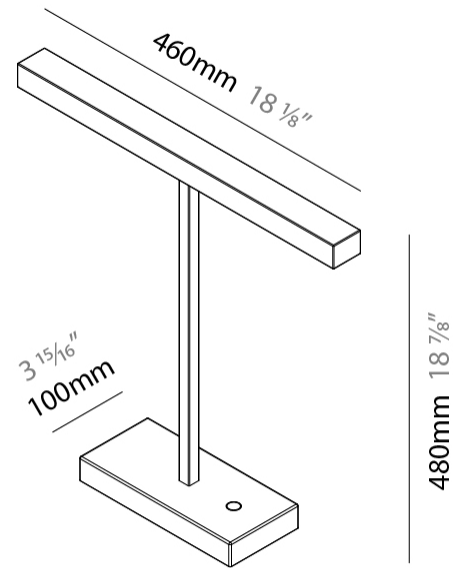

PROJECT	
TYPE	
SPECIFIER	
QUANTITY	
DATE	

ELLE PORTABLE

D204002-

base number   Finish
Options

1. To build a product code in our configurator select the specify button on the base model # product page
2. To build a manual product code on this datasheet choose from the options listed below in blue font and add the suffix to the base model #

GENERAL

Series: Elle
Brand: Zaneen
Division: Design
Mounting Type: Portable
Mounting Location: Table
Subcategory: Task

PHYSICAL

Shape: Square
Length (mm): 460
Length (in): 18 1/8
Width (mm): 100
Width (in): 3 15/16
Height (mm): 480
Height (in): 18 7/8
Light Distribution: Direct
Diffuser: Acrylic Bi-Satin
Fixture Finish: MBK / MWH / MCB
Fixture Material: Aluminum

ELECTRICAL

Lamp Type: LED
Input Wattage (W): 6
Dimming: Touch Dimming
Driver Included: Yes
Driver Location: Inline Transformer Plug
Driver Class: Class 2
Input Voltage (V): 120 - 277
Output Voltage (V): 24

LED

Color Temperature (°K): 3000
CRI: >90 CRI
Lamp Life (hrs): 50000

OPTICAL

RATINGS AND CERTIFICATIONS

Certified By: Certified for North American Standards
IP rating: IP20