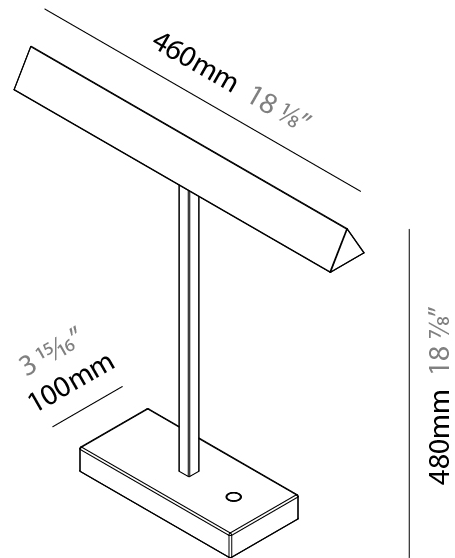

PROJECT	_____
TYPE	_____
SPECIFIER	_____
QUANTITY	_____
DATE	_____

ELLE PORTABLE

D204000-

base number   Finish
Options

1. To build a product code in our configurator select the specify button on the base model # product page
2. To build a manual product code on this datasheet choose from the options listed below in blue font and add the suffix to the base model #

GENERAL

Series: Elle _____
Brand: Zaneen _____
Division: Design _____
Mounting Type: Portable _____
Mounting Location: Table _____
Subcategory: Task _____

PHYSICAL

Shape: Abstract _____
Length (mm): 460 _____
Length (in): 18 1/8 _____
Width (mm): 100 _____
Width (in): 3 15/16 _____
Height (mm): 480 _____
Height (in): 18 7/8 _____
Light Distribution: Direct _____
Diffuser: Acrylic Bi-Satin _____
Fixture Finish: MBK / MWH / MCB _____
Fixture Material: Aluminum _____

ELECTRICAL

Lamp Type: LED _____
Input Wattage (W): 6 _____
Dimming: Touch Dimming _____
Driver Included: Yes _____
Driver Location: Inline Transformer Plug _____
Driver Class: Class 2 _____
Input Voltage (V): 120 - 277 _____
Output Voltage (V): 24 _____

LED

Color Temperature (°K): 3000 _____
CRI: >90 CRI _____
Lamp Life (hrs): 50000 _____

OPTICAL

RATINGS AND CERTIFICATIONS

Certified By: Certified for North American Standards _____
IP rating: IP20 _____