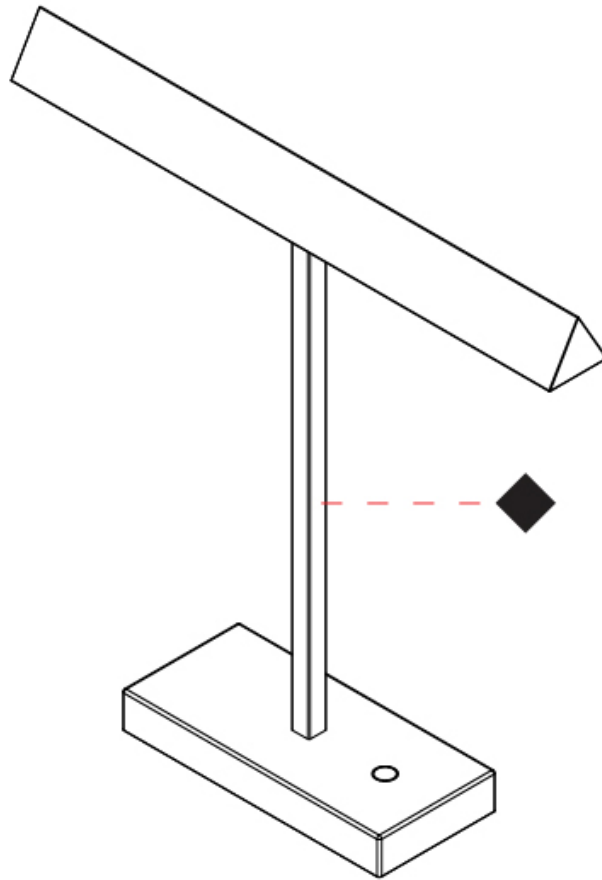

D204000-

PROJECT _____

TYPE _____

SPECIFIER _____

QUANTITY _____

DATE _____